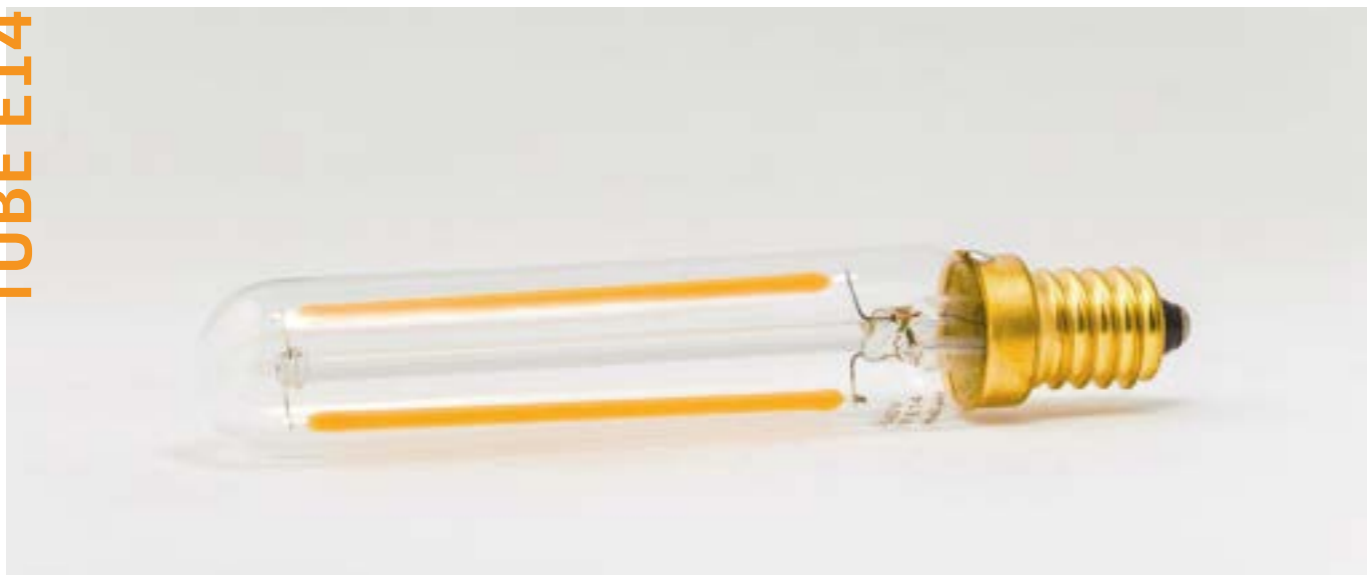

Lumen: 120lm

Kelvin: 2500K

Equivalent: 15W

Dimmable: Yes

CRI: >90

Lifetime: 25 000hrs

Dimensions: 26x63mm

TUBE E14