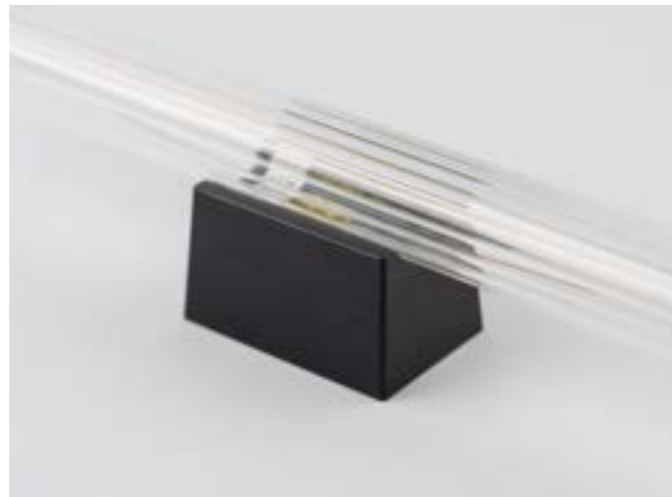

Flicker Free

WHITE

ANODISED CHAMPAGNE

ANODISED BLACK

BLACK CHROME

ANODISED BRONZE

VIN 0118
S14d single socket WHITE

VIN 0119
S14d single socket Anodised BLACK