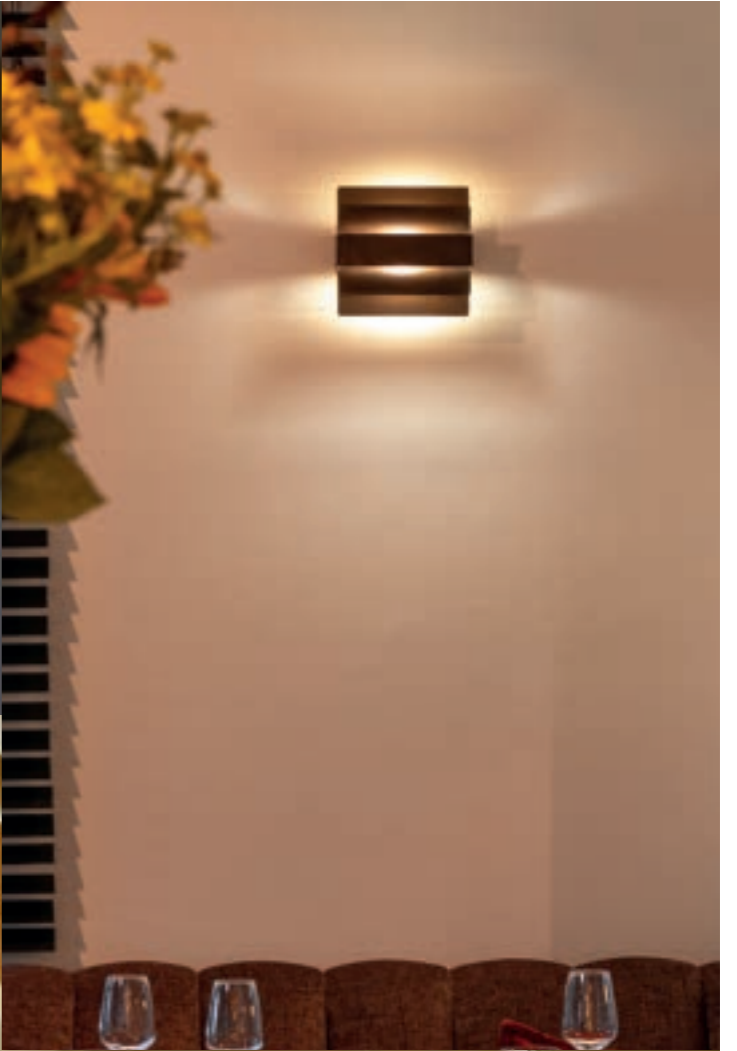

Jullight - FELIX